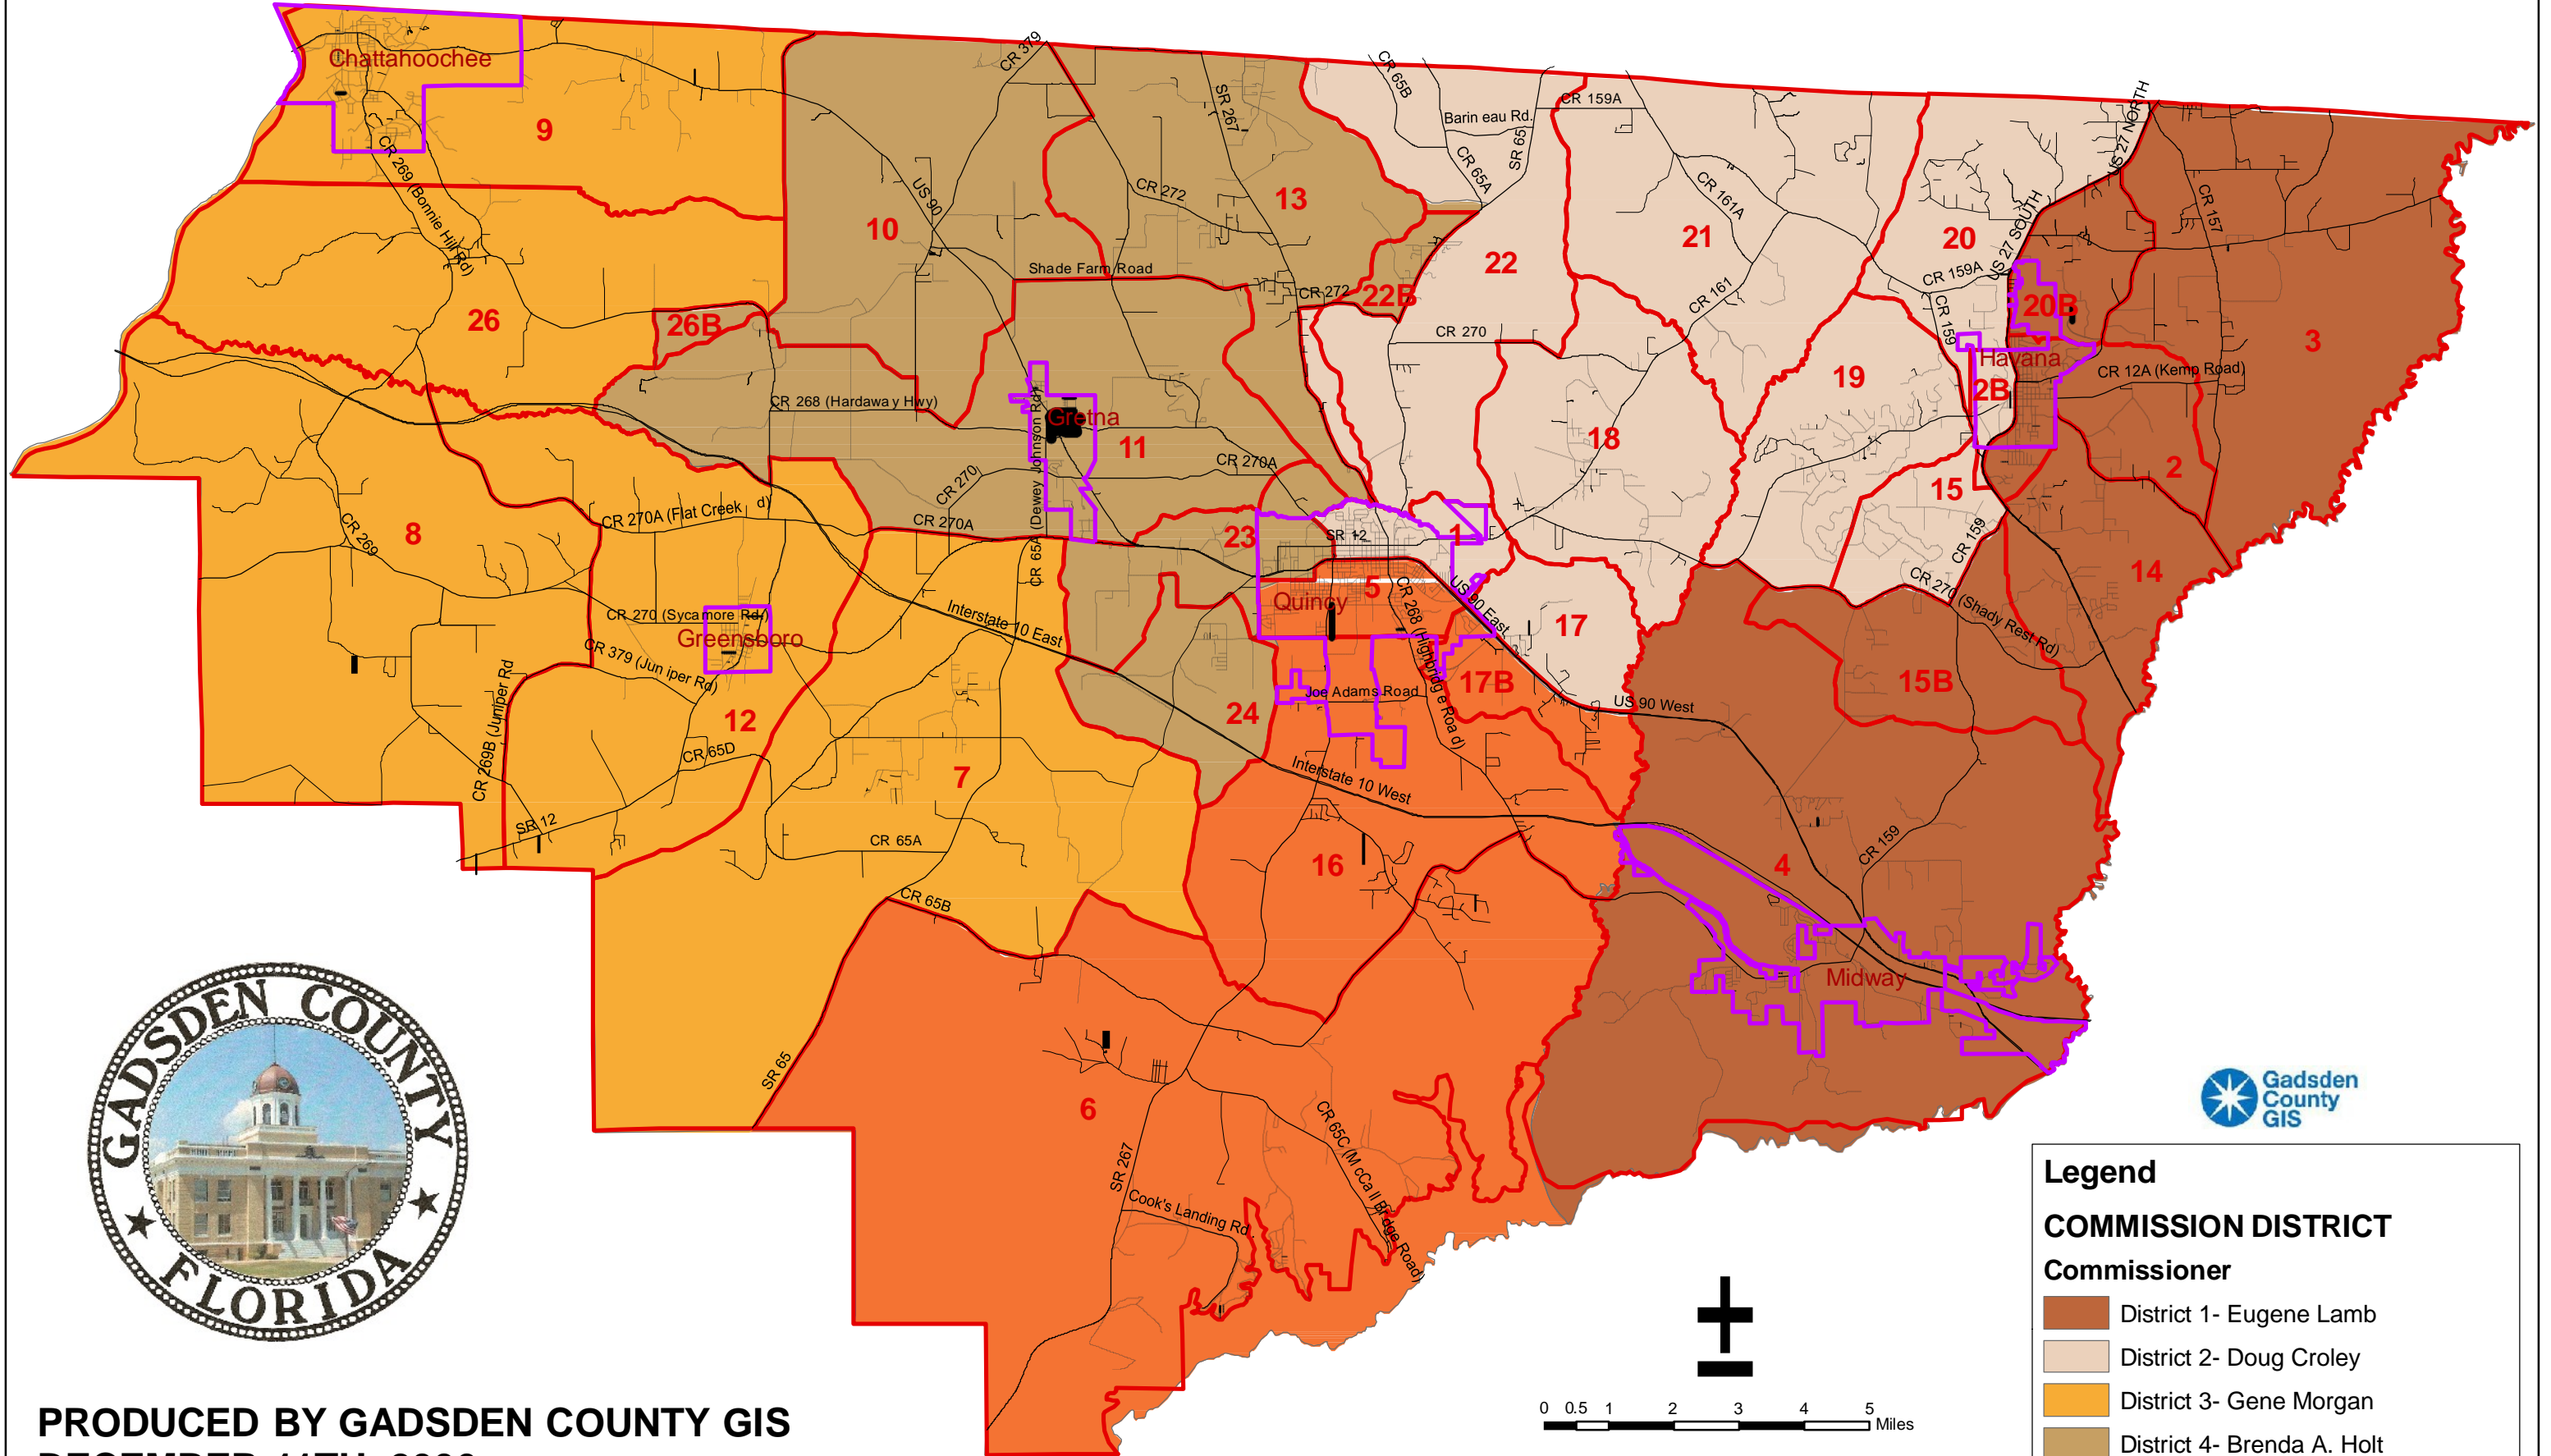

GADSDEN COUNTY VOTER PRECINCTS

Legend

COMMISSION DISTRICT

Commissioner

	District 1- Eugene Lamb
	District 2- Doug Croley
	District 3- Gene Morgan
	District 4- Brenda A. Holt
	District 5- Sherrie Taylor

PRODUCED BY GADSDEN COUNTY GIS
DECEMBER 11TH, 2006